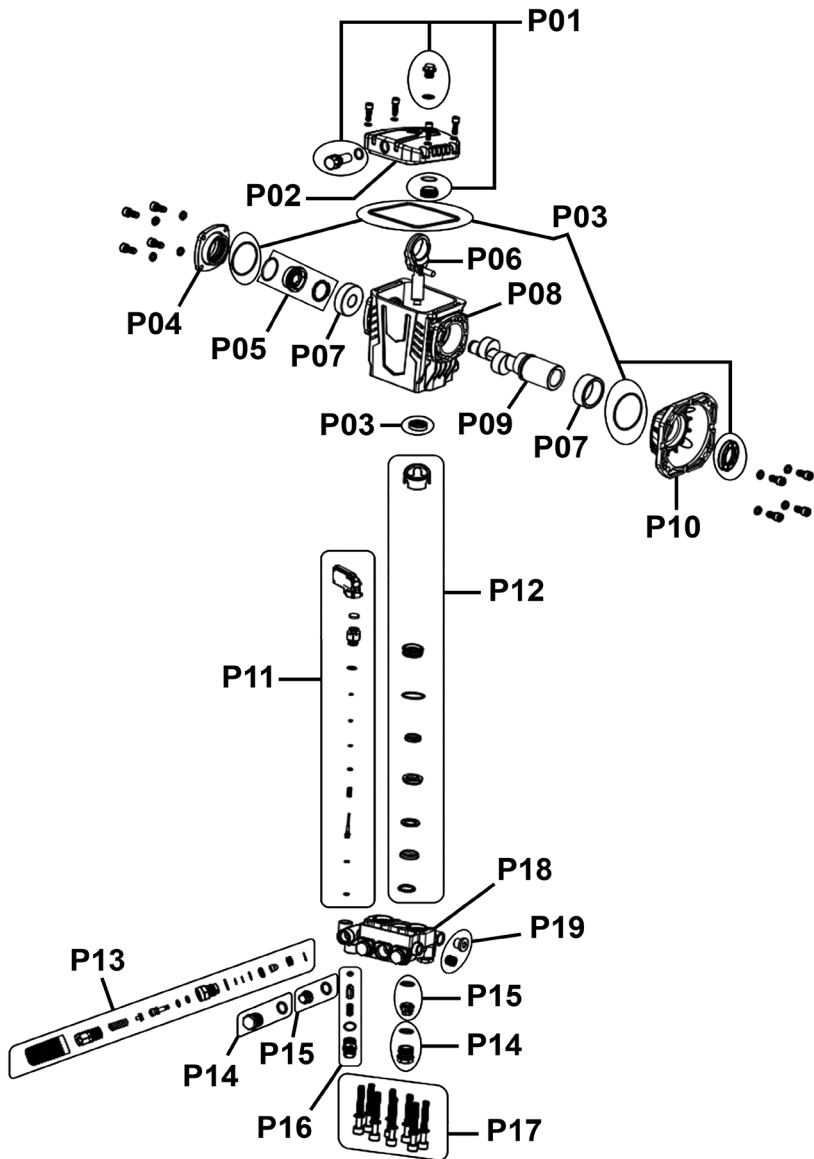

Parts Information:
**Professional Pressure Washer with TSS &
 4 Nozzles 120bar 2800W/230V
 Model No: PW2800**

Item	Part No.	Description
1	PW2800-01	Switch Knob
2	PW2800-02	Upper Cover
3	PW2800-03	Electric Box Cover
4	PW2800-04	Rotary Switch 16A
5	PW2800-05	Casing, Right Side
6	PW2800-06	Wheel Cap
7	PW2800-07	Fixed Wheel (235x45)
8	PW2800-08	Pressure Gauge Holder
9	PW2800-09	Pressure Gauge d.40
10	PW2800-10	Capacitor 65uF 450V
11	PW2800-11	Power Cord Grip
12	PW2800-12	Electric Box Base
13	PW2800-13	Power Cord Gland
14	PW2800-14	Motor 3.5hp (Single Phase)
15	PW2800-15	Overload Protector 16A 230V
16	PW2800-16	Pump
17	PW2800-17	Inlet Nipple 3/8"-3/4"

Item	Part No.	Description
18	PW2800-18	Outlet Connection
19	PW2800-19	Detergent Tube Holder
20	PW2800-20	Frame
22	PW2800-22	Rubber Foot
23	PW2800-23	Soap Tank
24	PW2800-24	Metal Handle
25	PW2800-25	Handle Lock Button
26	PW2800-26	Pressure Gun Holder
27	PW2800-27	Casing, Left Side
28	PW2800-28	Power Cord
29	PW2800-29	High Pressure Hose
30	PW2800-30	Nozzle (Set of 4)
34	PW2800-34	Inlet Quick Coupling w/Filter
35	PW2800-35	Pressure Lance
36	PW2800-36	Pressure Gun
37	PW2800-37	Rubber Detergent Cap

Parts Information:
**Professional Pressure Washer with TSS &
 4 Nozzles 120bar 2800W/230V**
Model No: PW2800

Item	Part No.	Description
P01	PW2800-P01	Oil Cap,Vent,Sight Kit
P02	PW2800-P02	Pump Cover
P03	PW2800-P03	Seals Kit
P04	PW2800-P04	Front Shaft Cover
P05	PW2800-P05	Oil Sight
P06	PW2800-P06	Piston w/Connecting Rod
P07	PW2800-P07	Shaft Bearing
P08	PW2800-P08	Pump Body
P09	PW2800-P09	Crankshaft
P10	PW2800-P10	Pump/Motor Flange
P11	PW2800-P11	On/Off Valve Kit
P12	PW2800-P12	Water Seal Kit
P13	PW2800-P13	Pump By-Pass Kit
P14	PW2800-P14	Valve Cap w/O-Ring
P15	PW2800-P15	Valve w/O-Ring
P16	PW2800-P16	Non-Return Valve w/Outlet Joint
P17	PW2800-P17	Pump Head Screw
P18	PW2800-P18	Brass Pump Head
P19	PW2800-P19	Inlet/Outlet Brass Cap