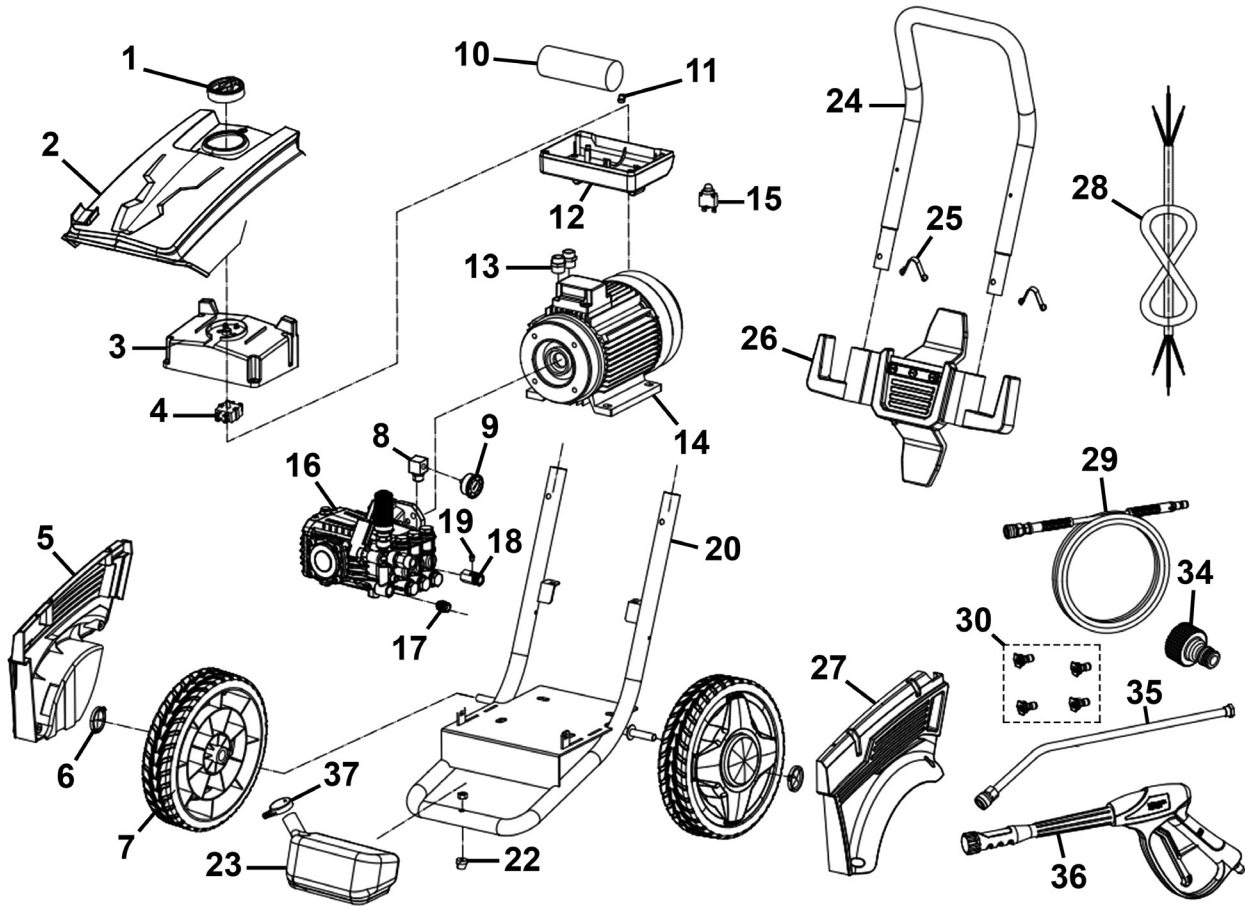

Parts Information:
**Professional Pressure Washer with TSS &
 4 Nozzles 120bar 2800W/230V
 Model No: PW2800**

Item	Part No.	Description
1	PW2800-01	Switch Knob
2	PW2800-02	Upper Cover
3	PW2800-03	Electric Box Cover
4	PW2800-04	Rotary Switch 16A
5	PW2800-05	Casing, Right Side
6	PW2800-06	Wheel Cap
7	PW2800-07	Fixed Wheel (235x45)
8	PW2800-08	Pressure Gauge Holder
9	PW2800-09	Pressure Gauge d.40
10	PW2800-10	Capacitor 65uF 450V
11	PW2800-11	Power Cord Grip
12	PW2800-12	Electric Box Base
13	PW2800-13	Power Cord Gland
14	PW2800-14	Motor 3.5hp (Single Phase)
15	PW2800-15	Overload Protector 16A 230V
16	PW2800-16	Pump
17	PW2800-17	Inlet Nipple 3/8"-3/4"

Item	Part No.	Description
18	PW2800-18	Outlet Connection
19	PW2800-19	Detergent Tube Holder
20	PW2800-20	Frame
22	PW2800-22	Rubber Foot
23	PW2800-23	Soap Tank
24	PW2800-24	Metal Handle
25	PW2800-25	Handle Lock Button
26	PW2800-26	Pressure Gun Holder
27	PW2800-27	Casing, Left Side
28	PW2800-28	Power Cord
29	PW2800-29	High Pressure Hose
30	PW2800-30	Nozzle (Set of 4)
34	PW2800-34	Inlet Quick Coupling w/Filter
35	PW2800-35	Pressure Lance
36	PW2800-36	Pressure Gun
37	PW2800-37	Rubber Detergent Cap

Parts Information:
**Professional Pressure Washer with TSS &
 4 Nozzles 120bar 2800W/230V**
Model No: PW2800

Item	Part No.	Description
P01	PW2800-P01	Oil Cap,Vent,Sight Kit
P02	PW2800-P02	Pump Cover
P03	PW2800-P03	Seals Kit
P04	PW2800-P04	Front Shaft Cover
P05	PW2800-P05	Oil Sight
P06	PW2800-P06	Piston w/Connecting Rod
P07	PW2800-P07	Shaft Bearing
P08	PW2800-P08	Pump Body
P09	PW2800-P09	Crankshaft
P10	PW2800-P10	Pump/Motor Flange
P11	PW2800-P11	On/Off Valve Kit
P12	PW2800-P12	Water Seal Kit
P13	PW2800-P13	Pump By-Pass Kit
P14	PW2800-P14	Valve Cap w/O-Ring
P15	PW2800-P15	Valve w/O-Ring
P16	PW2800-P16	Non-Return Valve w/Outlet Joint
P17	PW2800-P17	Pump Head Screw
P18	PW2800-P18	Brass Pump Head
P19	PW2800-P19	Inlet/Outlet Brass Cap