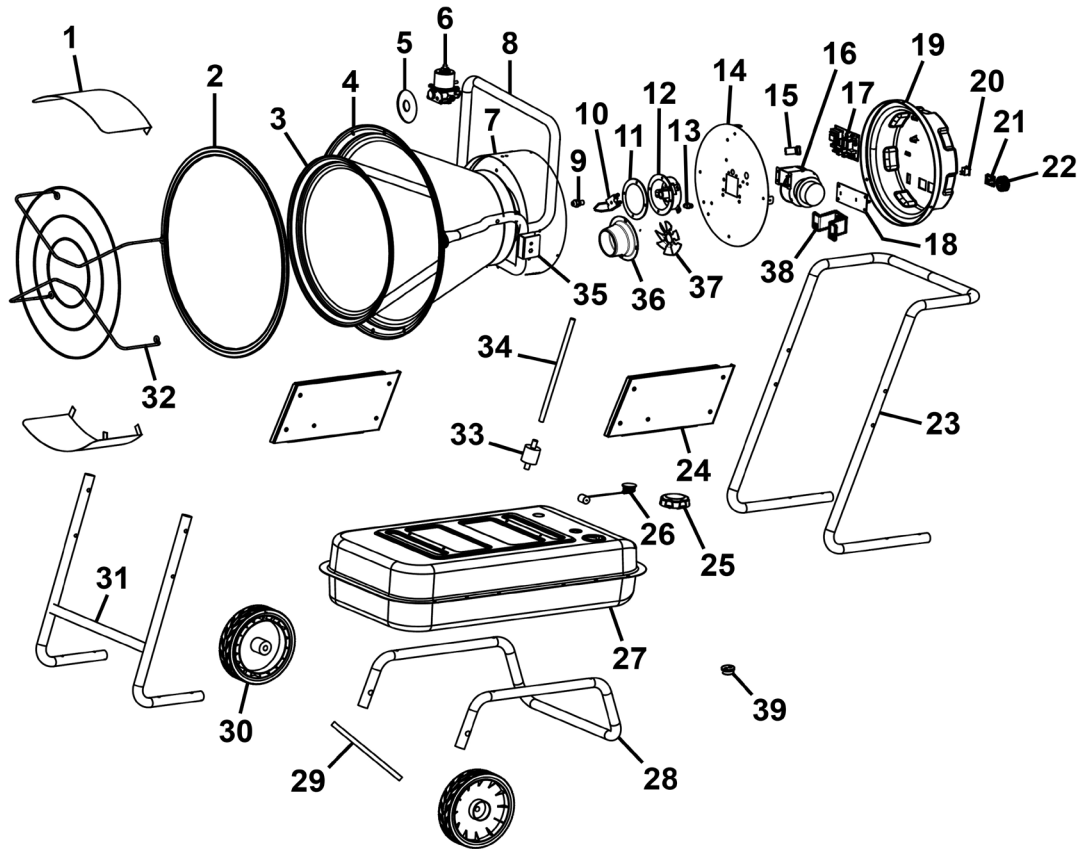

Parts Information:
**Space Warmer® Infrared Kerosene/Diesel
 Heater with Wheels 136,500Btu/hr
 Model No: IR37.V7**

Item	Part No.	Description	Qty
1	IR37-V7-01	Radiant Visor	2
2	IR37-V7-02	Heat Plate	1
3	IR37-V7-03	Ceramic Fibre	1
4	IR37-V7-04	Radiant Cone	1
5	IR37-V7-05	Heat Insulating Wool	1
6	IR37-V7-06	Electromagnetic Pump	1
7	IR37-V7-07	Outer Casing	1
8	IR37-V7-08	Radiant Cone Support Handle	1
9	IR37-V7-09	Injection Nozzle	1
10	IR37-V7-10	Ignition Needle	1
11	IR37-V7-11	Ceramic Fibre Gasket	1
12	IR37-V7-12	Flame Cover	1
13	IR37-V7-13	Flame Cover Connector	1
14	IR37-V7-14	Flame Plate	1
15	IR37-V7-15	Sensor	1
16	IR37-V7-16	Blower Motor Assembly	1
17	IR37-V7-17	Power PCB	1
18	IR37-V7-18	Display Board	1
19	IR37-V7-19	Rear Cover	1
20	IR37-V7-20	Rocker Switch	1

Item	Part No.	Description	Qty
21	IR37-V7-21	Display Window	2
22	IR37-V7-22	Rotary Knob	1
23	IR37-V7-23	Handle	1
24	IR37-V7-24	Side Panel	2
25	IR37-V7-25	Fuel Tank Cap (Plastic)	1
26	IR37-V7-26	Fuel Gauge	1
27	IR37-V7-27	Fuel Tank Assembly	1
28	IR37-V7-28	Wheel Frame Support	1
29	IR37-V7-29	Wheel Axle	1
30	IR37-V7-30	Fixed Wheel	2
31	IR37-V7-31	Support Frame	1
32	IR37-V7-32	Safety Guard	1
33	IR37-V7-33	Fuel Filter	1
34	IR37-V7-34	Fuel Pipe	1
35	IR37-V7-35	Ignition Transformer	1
36	IR37-V7-36	Burner Head	4
37	IR37-V7-37	Fan Blade	1
38	IR37-V7-38	Support Bracket	1
39	IR37-V7-39	Oil Outlet Plug	1