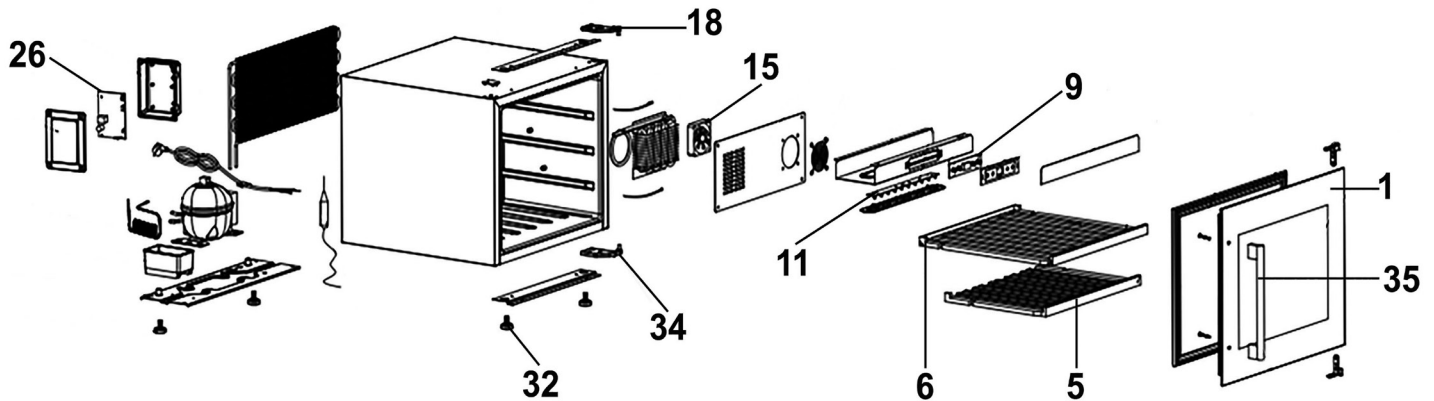

Parts Information:
**Baridi 28 Bottle Built-In Wine Cooler with
 Touch Screen Controls, Beech Wood
 Shelves & LED Light - Black**
Model No: DH205.V2

Item	Part No.	Description
1	DH10556	Door
5	DH10557	Shelf, Wood 465 x 330mm
6	DH10558	Shelf, Wood 465 x 440mm
9	DH10551	Display Panel
11	DH10560	LED Lamp Plate
15	DH10544	Fan

Item	Part No.	Description
18	DH10562	Right Upper Hinge
26	DH10549	Control Board
32	DH10564	Cabinet Foot
34	DH10565	Right Lower Hinge
35	DH10566	Handle

NOTE: It is our policy to continually improve products and as such we reserve the right to alter data, specifications and component parts without prior notice.