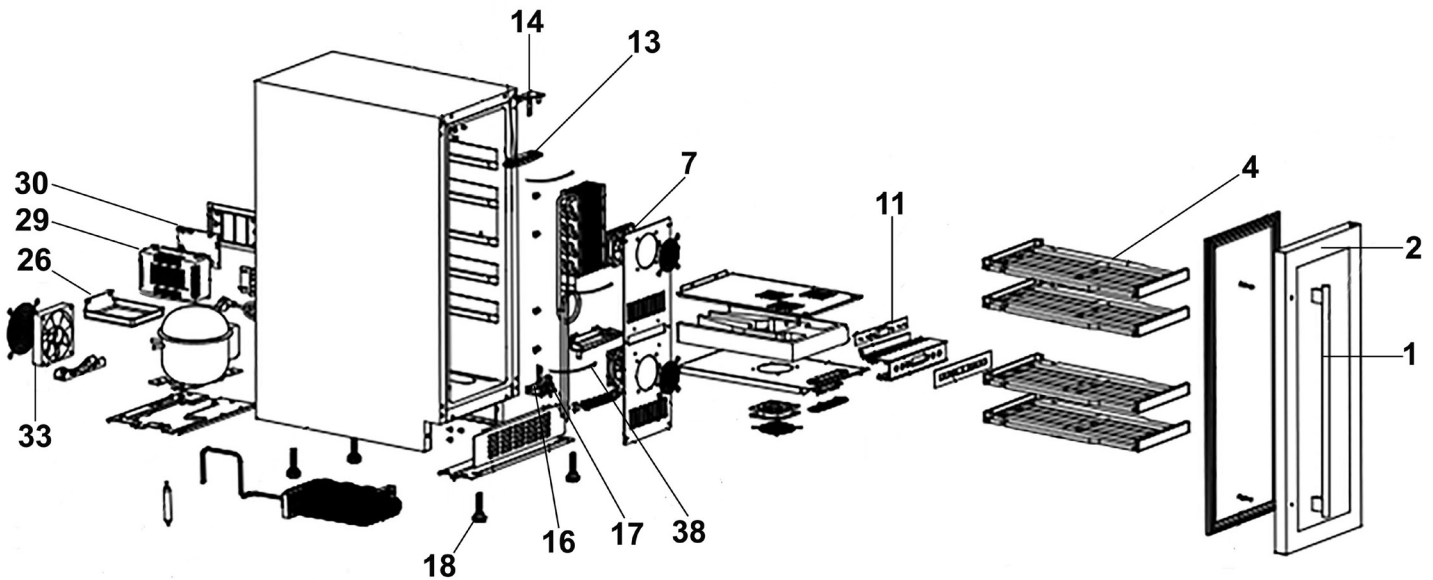

Parts Information:
**Baridi 17 Bottle Dual Zone Slim Built-In
 30cm Wine Cooler with Touch Screen
 Controls, Beech Wood Shelves & LED
 Light - Black**
Model No: DH204.V2

Item	Part No.	Description
1	DH10166	Door Handle
2	DH10542	Door
4	DH10543	Shelf, Wood 435 x 205mm
7	DH10544	Fan
11	DH10553	Display Panel
13	DH10554	LED Lamp Plate
14	DH10168	Upper Hinge (Right)
16	DH10172	Lower Hinge (Right)

Item	Part No.	Description
17	DH10173	Lower Hinge Axle
18	DH10546	Cabinet Foot
26	DH10547	Outer Water Receiver
29	DH10548	Control Board Box
30	DH10555	Control Board
33	DH10550	Fan
38	DH10552	Sensor

NOTE: It is our policy to continually improve products and as such we reserve the right to alter data, specifications and component parts without prior notice.