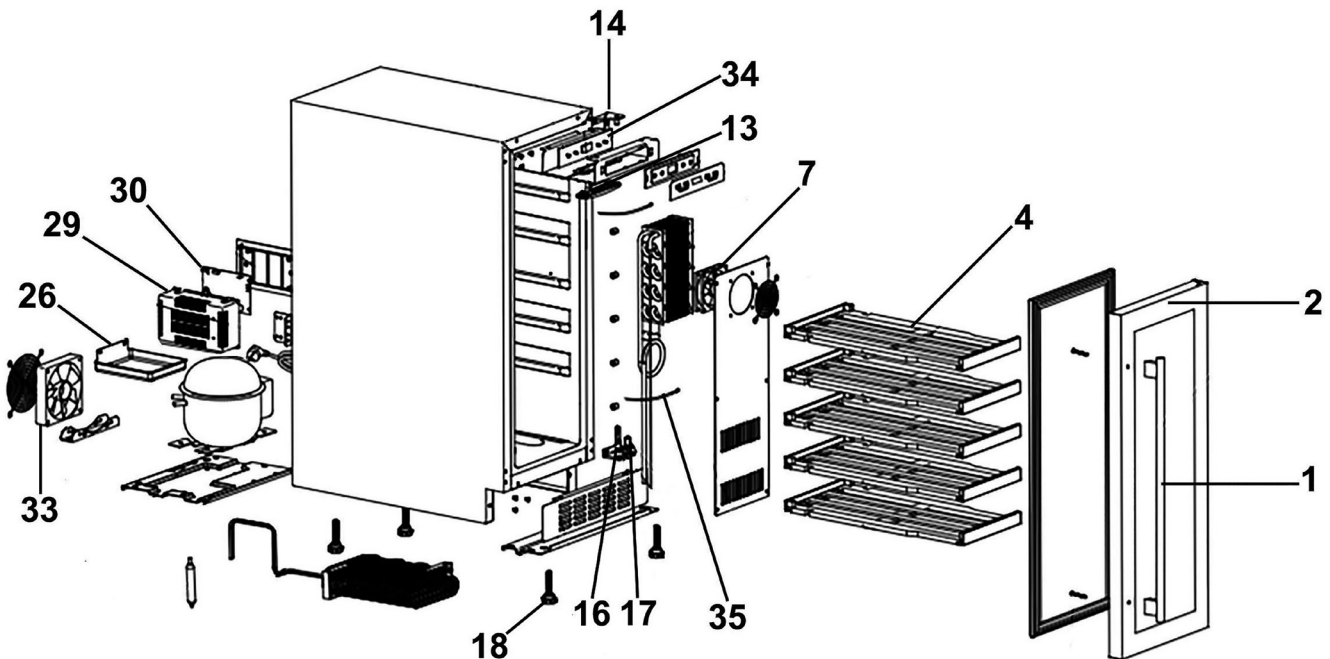

Parts Information:
Baridi 20 Bottle Slim Built-In Wine Cooler with Digital Touchscreen Controls, Beech Wood Shelves & Internal LED Light - Black Model No: DH203.V2

Item	Part No.	Description
1	DH10166	Door Handle
--	DH11160	Screw (Door Handle) 40mm (Not Shown)
2	DH10542	Door
4	DH10543	Shelf, Wood 435 x 205mm
7	DH10544	Fan
13	DH10545	LED Lamp Plate
14	DH10168	Upper Hinge (Right)
16	DH10172	Lower Hinge (Right)

Item	Part No.	Description
17	DH10173	Lower Hinge Axle
18	DH10546	Cabinet Foot
26	DH10547	Outer Water Receiver
29	DH10548	Control Board Box
30	DH10549	Control Board
33	DH10550	Fan
34	DH10551	Display Panel
35	DH10552	Sensor