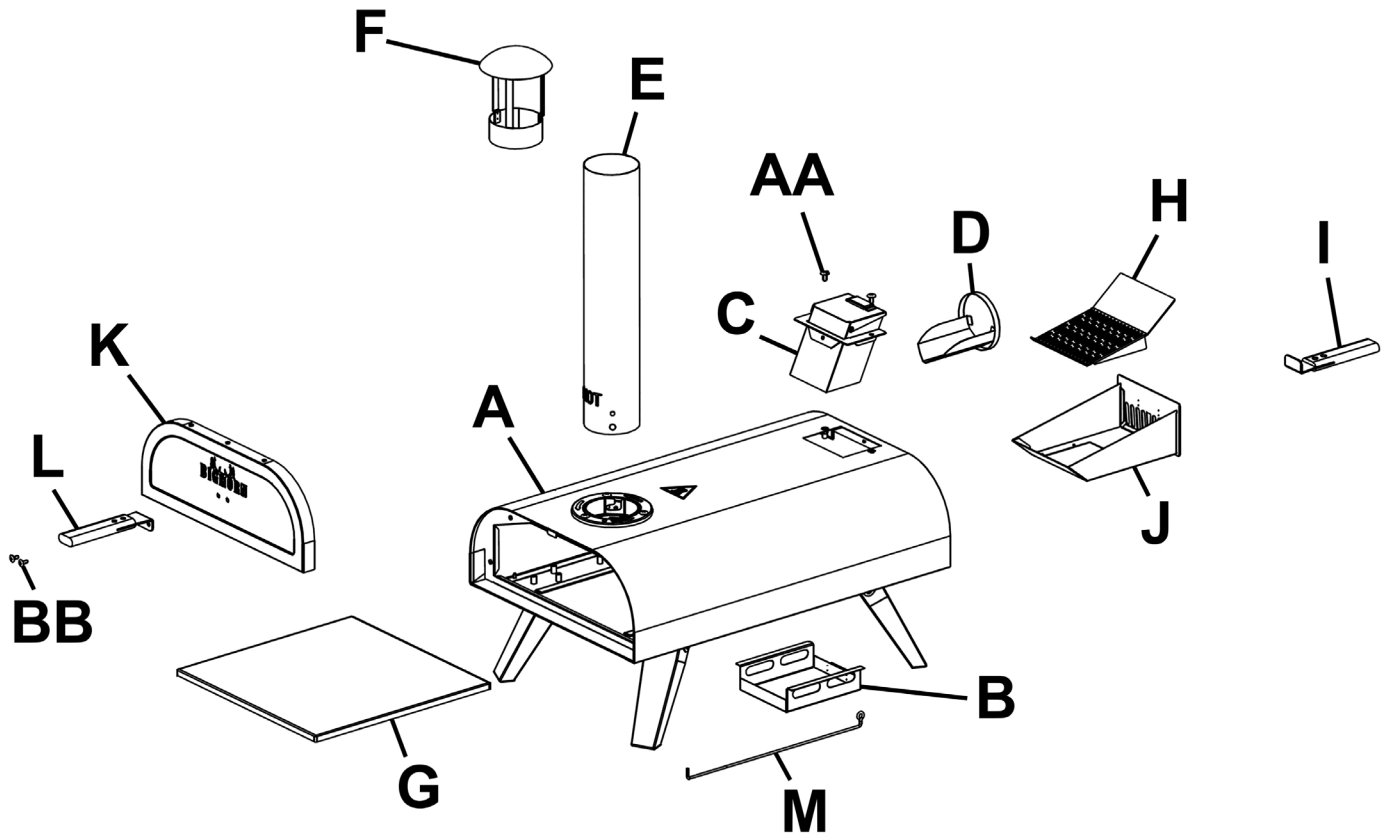

Parts Information:  
**Dellonda Wood-Fired Pizza Oven 12" - Black**  
**Model No: DG10.V3**

Item	Part No.	Description	Qty
A	DG11274	Oven Body	1
B	DG11275	Collection Tray	1
C	DG11276	Hoper Assembly	1
D	DG11277	Hopper Shovel	1
E	DG11278	Chimney	1
F	DG11279	Chimney Cap	1
G	DG11280	Pizza Stone	1
H	DG11281	Fuel Box Cover	1

Item	Part No.	Description	Qty
I	DG11282	Fuel Box Handle	1
J	DG11283	Fuel Box	1
K	DG11284	Door	1
L	DG11285	Door Handle	1
M	DG11286	Fire Poker	1
AA	DG11287	Screw M5 x 10	2
BB	DG11288	Screw M4 x 10	2
--	DG11289	Pizza Paddle (Not Shown)	1